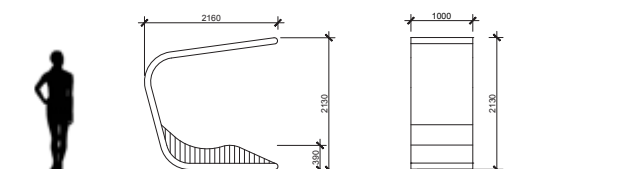

Furniture Type: Solar Lounge (006)

Size

L (mm) x W (mm) x H (mm) 2160 x 1000 x 2130

Materials

FRAME	Mild steel (galvanised)
SEAT	Blackbutt - Hardwood timber
SHELTER & LINING	Rolled steel (Micacious Iron Oxide finish) or Perforated steel
FIXINGS	4 x M12 bolts (cast-in hold down bolts, or chemical anchors)